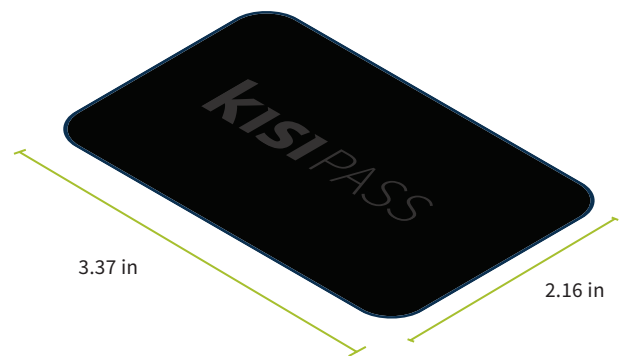

Measurements